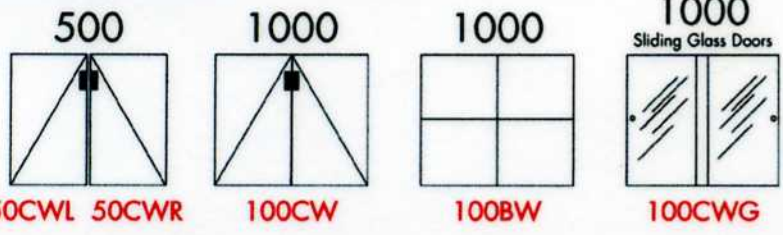

ENVIROMECH

Quality Laboratory Furniture

Wall Cupboards

50CWL 50CWR

100CW

100BW

100CWG

Tall Storage Cabinets
660 Wide 5 Shelves

66 Wide with ABS sides for trays

66CTL

66CTR

66CTL (ABS)

66CTR (ABS)