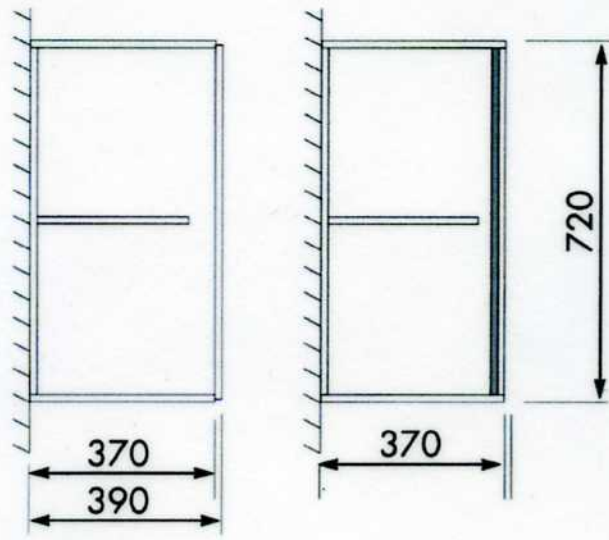

ENVIROMECH

Quality Laboratory Furniture

Wall Cupboards

50CWL 50CWR

100CW

100BW

100CWG

Tall Storage Cabinets
660 Wide 5 Shelves

66 Wide with ABS sides for trays

66CTL

66CTR

66CTL (ABS)

66CTR (ABS)