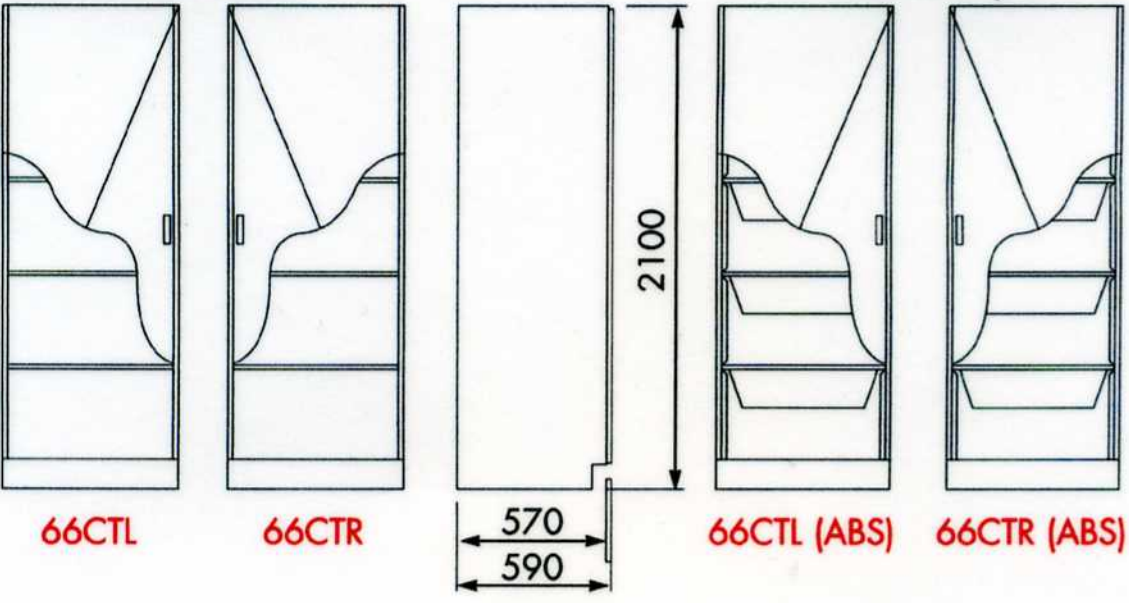

ENVIROMECH

Quality Laboratory Furniture

Wall Cupboards

50CWL 50CWR

100CW

100BW

100CWG

Tall Storage Cabinets
660 Wide 5 Shelves

66 Wide with ABS sides for trays

66CTL

66CTR

66CTL (ABS)

66CTR (ABS)